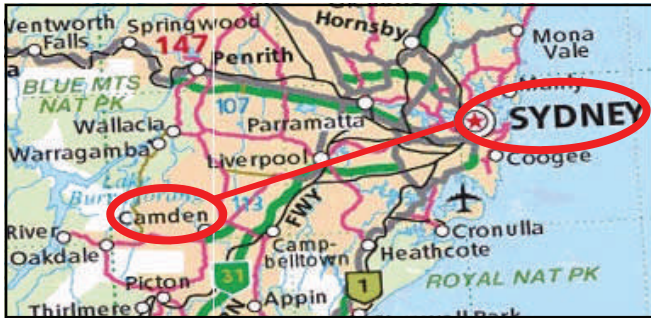

How To Find Mater Dei

Mater Dei is situated at Camden on the outskirts of Sydney.

Mater Dei can be found at

229 Macquarie Grove Road
Camden.

*Please come to the main
Administration Building
of the School*