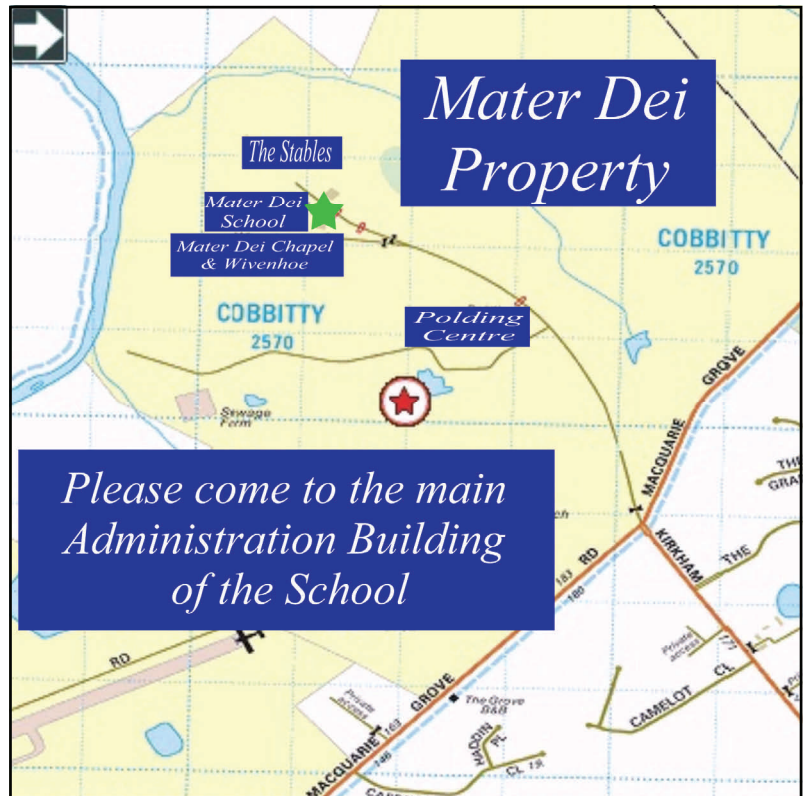

How To Find Mater Dei

Mater Dei is situated at Camden on the outskirts of Sydney.

Mater Dei can be found at

229 Macquarie Grove Road
Camden.

*Please come to the main
Administration Building
of the School*